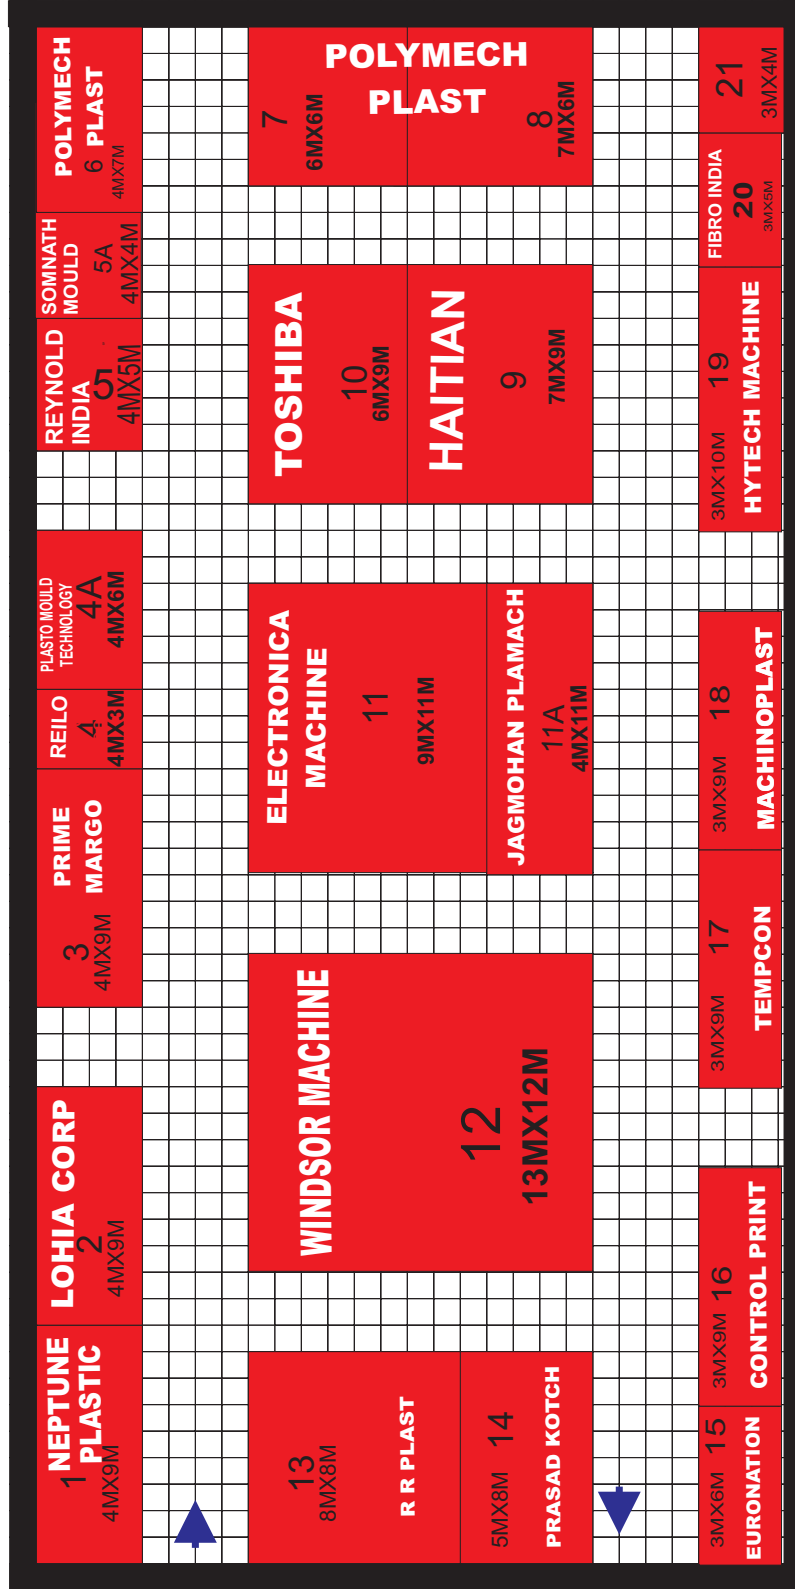

BOOKED

BLOCKED

AVAILABLE

HALL-1
30M X60M
MACHINERY